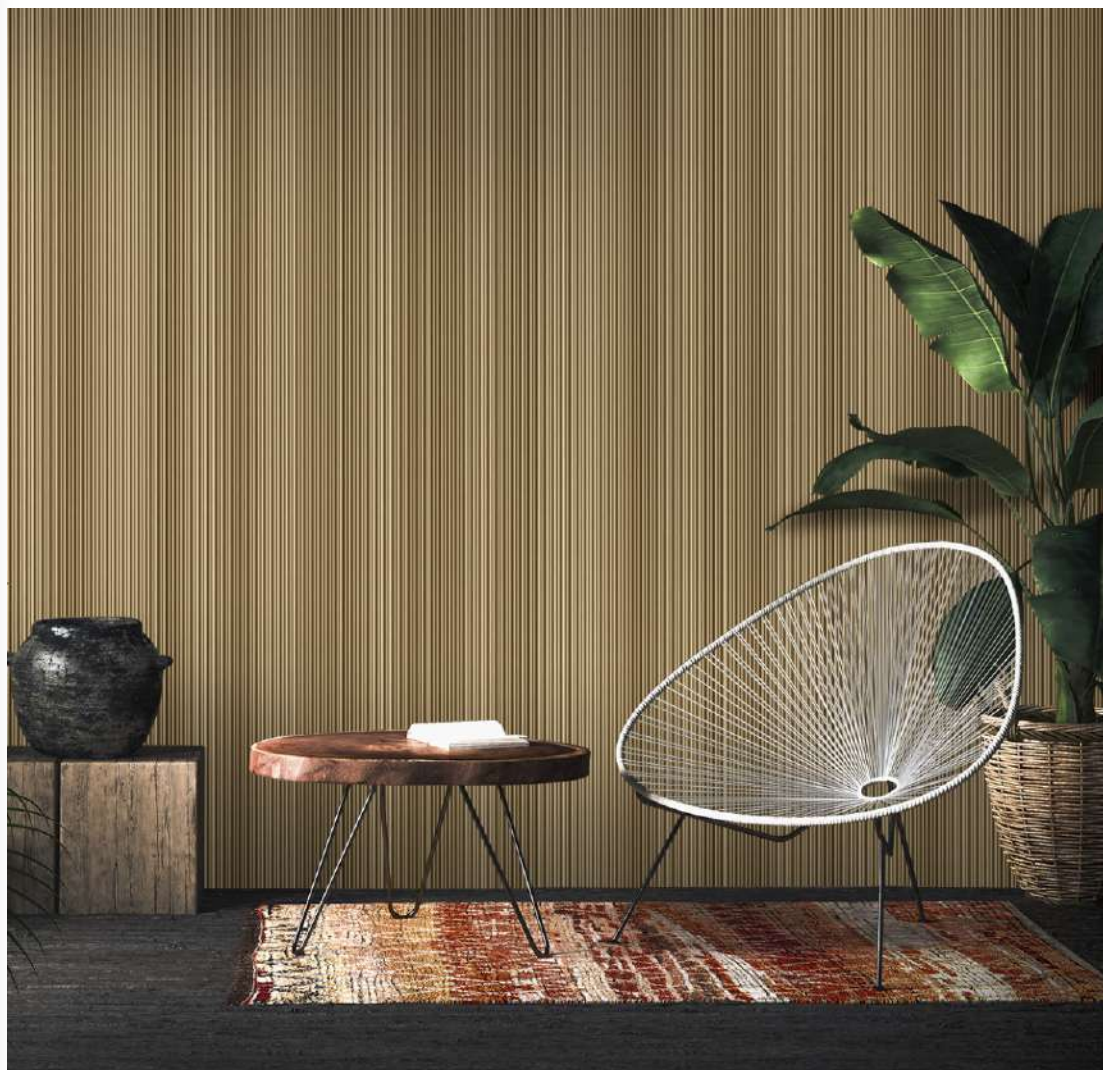

METAL

VENTURA®

MONOS
MODERN LOUVERS
Collections

L16 - 176

2900 X 228 X 6mm