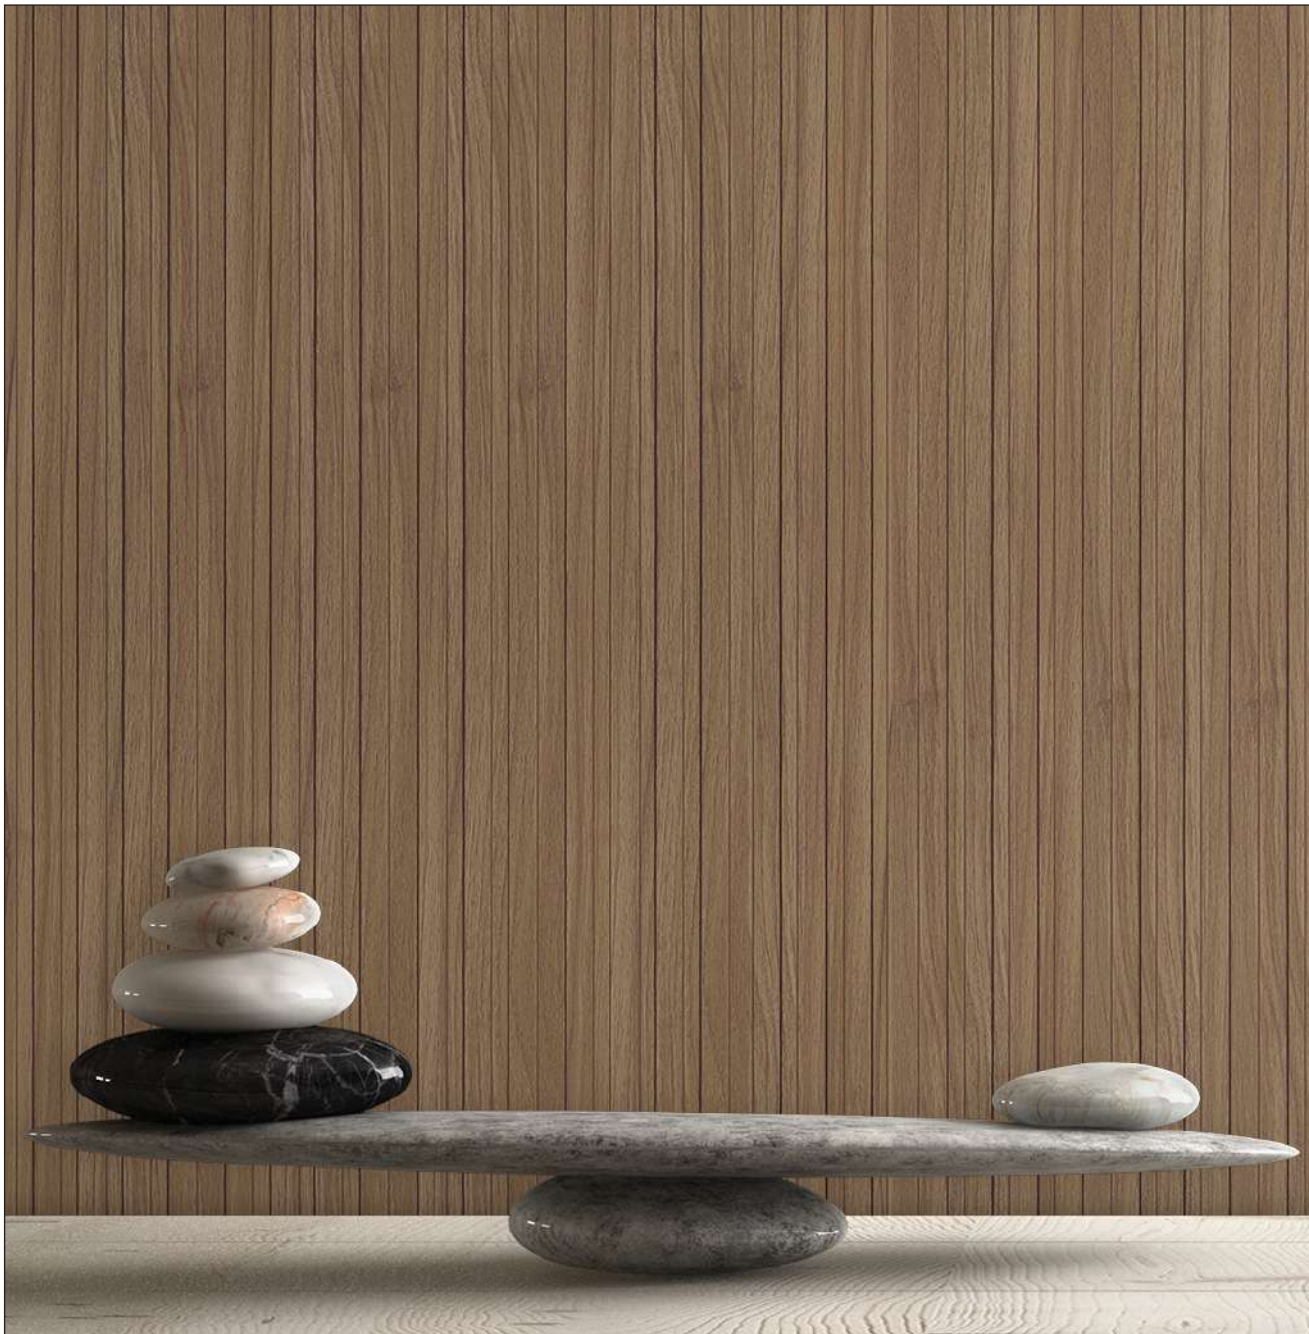

GROVE WOOD

VENTURA®
MONOS
WOOD LOUVERS
Collections

L8-186

2900 X 167 X 9mm